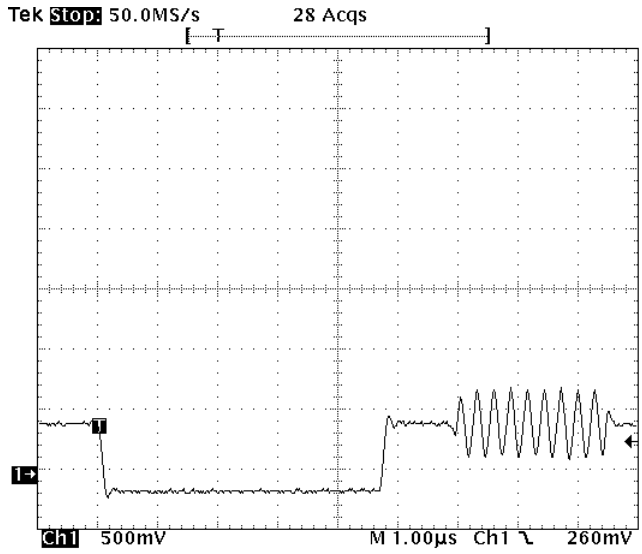

NTSC VIDEO LINE

31 Oct 2007
11:29:58

NTSC COLOR BURST DETAIL

31 Oct 2007
11:30:33

NTSC VERTICAL SYNC

31 Oct 2007
11:31:08