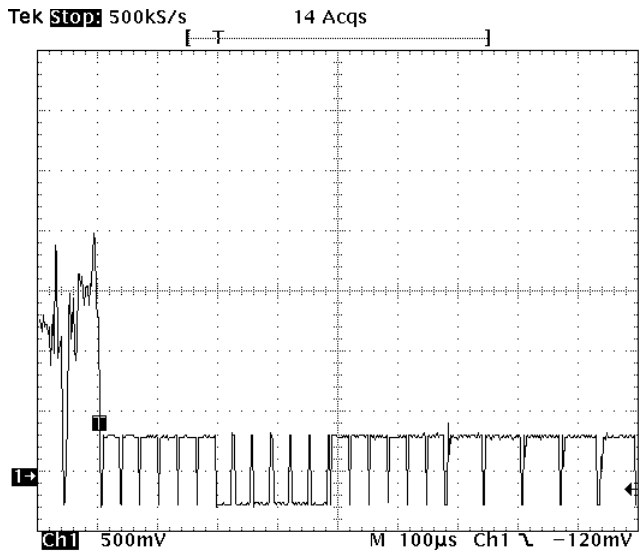

NTSC VIDEO LINE

31 Oct 2007
11:29:58

NTSC COLOR BURST DETAIL

31 Oct 2007
11:30:33

NTSC VERTICAL SYNC

31 Oct 2007
11:31:08